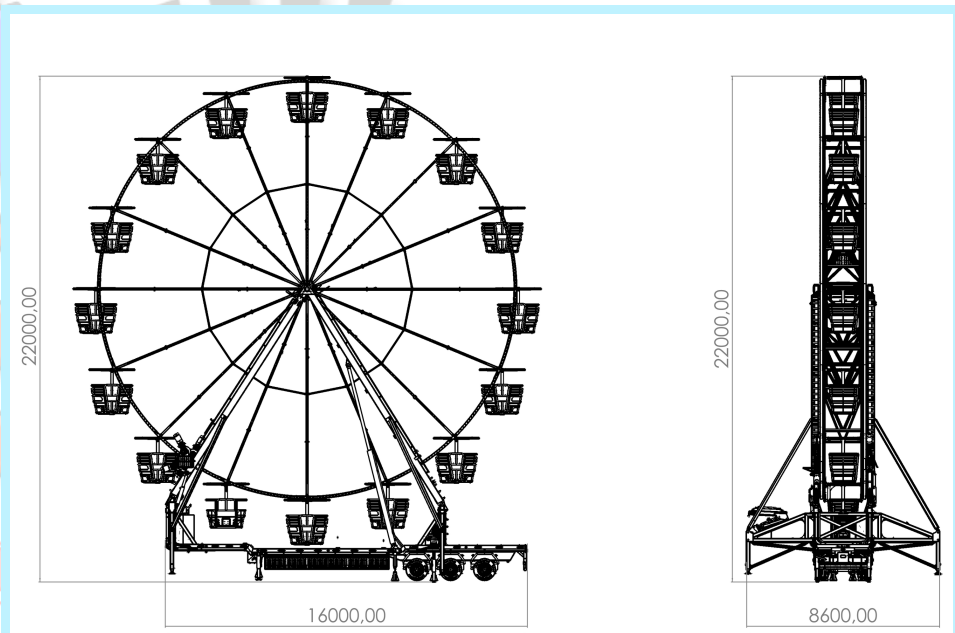

# FERRIS WHEEL

Itinerant ferris wheel - 22m/72ft tall

Max capacity: 64 passengers

\*Model: Parque Marisa

\*\*For other models, check our website.

Self transportable — Yes

Width — 8,6m/28,22ft

Height — 22m/72ft

Length — 16m/52,5ft

Type of light — LED

Common seats — 16x4 seats

PwD seats — 1x2 seats

Motorization — 4x7,5HP

# FABRIPARK Amusement Rides

Compliance of all the national and international norms for manufacturing.

NBR15926 

EN13814 

3 axle semi-trailer equipped with air suspension and ABS brake system.

Mini munck attached to the trailer. MK250 model.